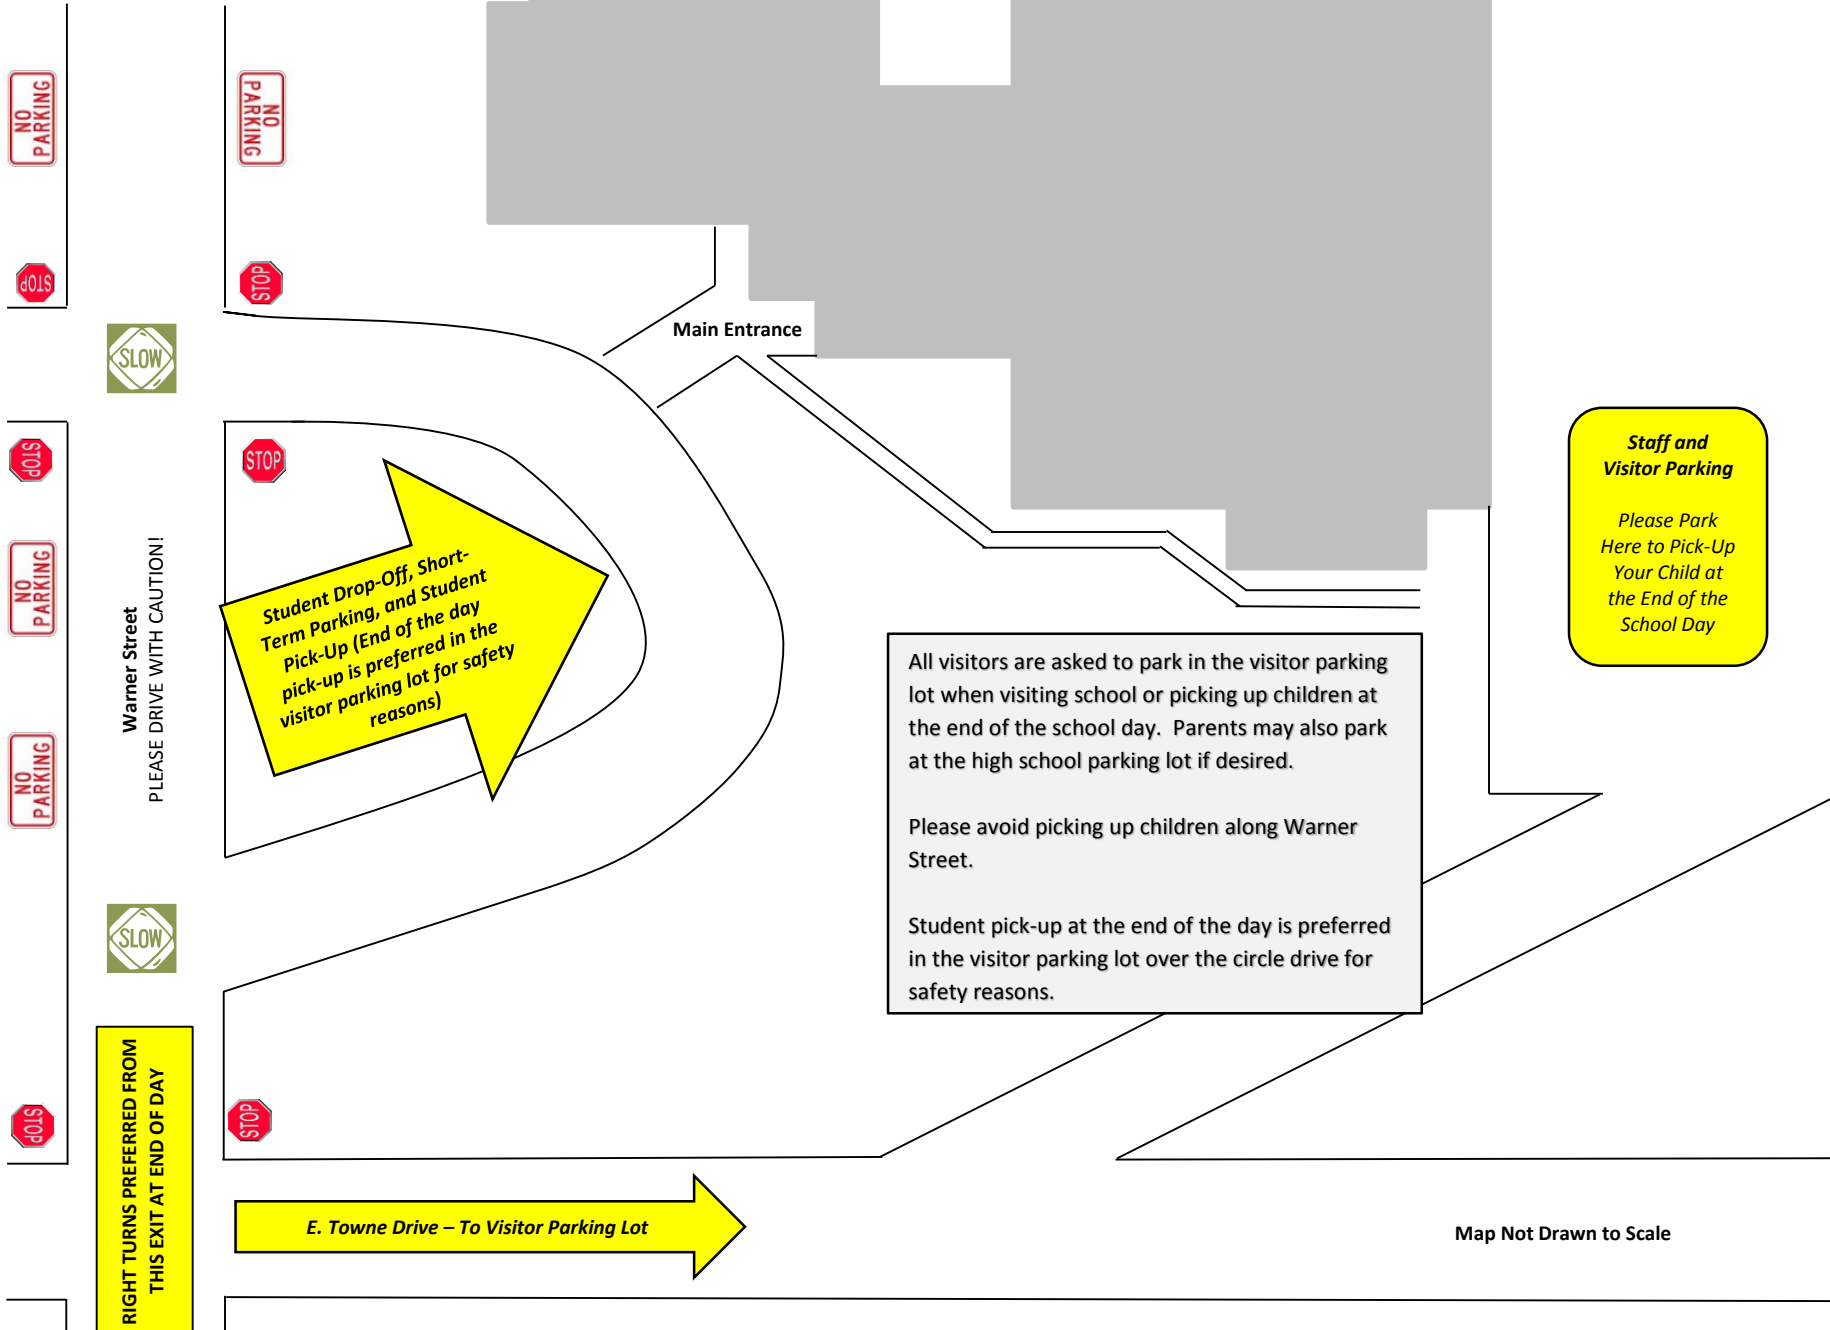

Student Drop-Off | Pick-Up Locations

Hortonville Middle School / Fox West Academy

August 2015

Warner Street
PLEASE DRIVE WITH CAUTION!

Main Entrance

Student Drop-Off, Short-Term Parking, and Student Pick-Up (End of the day pick-up is preferred in the visitor parking lot for safety reasons)

Staff and Visitor Parking
Please Park Here to Pick-Up Your Child at the End of the School Day

All visitors are asked to park in the visitor parking lot when visiting school or picking up children at the end of the school day. Parents may also park at the high school parking lot if desired.

Please avoid picking up children along Warner Street.

Student pick-up at the end of the day is preferred in the visitor parking lot over the circle drive for safety reasons.

RIGHT TURNS PREFERRED FROM THIS EXIT AT END OF DAY

E. Towne Drive – To Visitor Parking Lot

Map Not Drawn to Scale